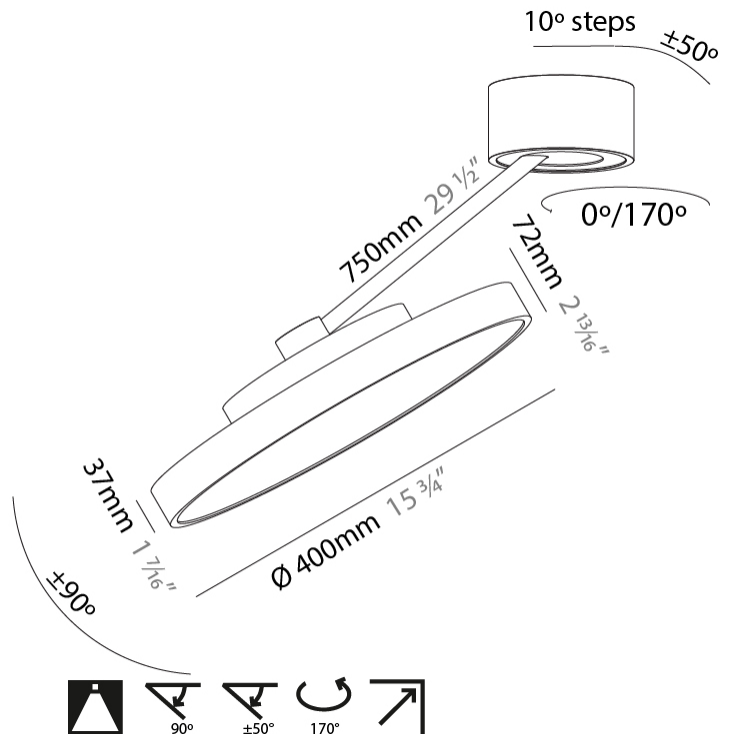

GENERAL

Series: Sign Diva Dancer
 Subseries: Sign Diva Dancer
 Brand: Prolicht
 Division: Architectural
 Mounting Type: Suspension
 Mounting Location: Ceiling
 Subcategory: Pendant

PHYSICAL

Shape: Round
 Diameter (mm): 400
 Diameter (in): 15 3/4
 Height (mm): 72
 Height (in): 2 13/16
 Max. Overall Height (mm): 870
 Max. Overall Height (in): 34 1/4
 Extension (mm): 750
 Extension (in): 29 1/2
 Light Distribution: Adjustable / Direct
 Weight (kg): 3.140
 Weight (lbs): 6.922
 Diffuser: PMMA - Opal / Micro-Prism / Sparkling Secret / Vintage Industrial
 Fixture Finish: SSR / BKV / CWI / CRY / HAB / UFT / ITA / RUA / FTG / MYG / LOD / PUS / FRO / FUP / KIA / POP / BLS / SPG / MEY / GOH / GUM / CHC / COM / ABZ / JAG / OBR / MOS / ROR
 Fixture Material: Extruded Aluminum / Steel

LED

Color Temperature (°K): 2700 / 3000 / 3500 / 4000
 Max. Delivered Lumen (lm): 1807 / 1943 / 1951 / 1991
 Nominal Lumen (lm): 2250 / 2420 / 2430 / 2480
 CRI: >90 CRI
 Lamp Life (hrs): 50000

OPTICAL

Adjustability: Rotational Canopy 170°; Tilting Canopy ±50°; Tilting Head ±90°

RATINGS AND CERTIFICATIONS

Certified By: Certified for North American Standards
 IP rating: IP20

SIGN DIVA DANCER SUSPENSION

A300039-

PROJECT
TYPE
SPECIFIER
QUANTITY
DATE

PROJECT	_____
TYPE	_____
SPECIFIER	_____
QUANTITY	_____
DATE	_____

GENERAL

Series: Sign Diva Dancer
Subseries: Sign Diva Dancer
Brand: Prolicht
Division: Architectural
Mounting Type: Suspension
Mounting Location: Ceiling
Subcategory: Pendant

PHYSICAL

Shape: Round
Diameter (mm): 400
Diameter (in): 15 3/4
Height (mm): 1620
Height (in): 63 3/4
Light Distribution: Adjustable / Direct
Weight (kg): 4.5
Weight (lbs): 9.9
Diffuser: PMMA - Opal / Micro-Prism / Sparkling Secret / Vintage Industrial
Fixture Finish: SSR / BKV / CWI / CRY / HAB / UFT / ITA / RUA / FTG / MYG / LOD / PUS / FRO / FUP / KIA / POP / BLS / SPG / MEY / GOH / GUM / CHC / COM / ABZ / JAG / OBR / MOS / ROR
Fixture Material: Extruded Aluminum / Steel